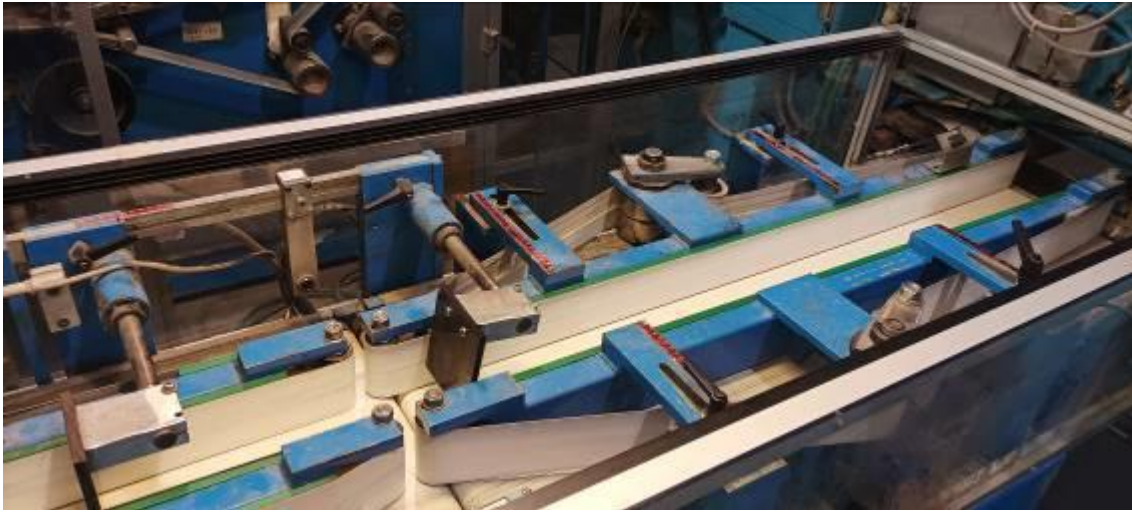

consultoría de
tecnologías papeleras

Consultoría de Tecnologías Papeleras, s.l.

Rambla Salvador Samà, 95, 2º 1ª

08800-Vilanova i la Geltrú

ESPAÑA

Teléfono 93 815 99 20

www.ctpaper.com