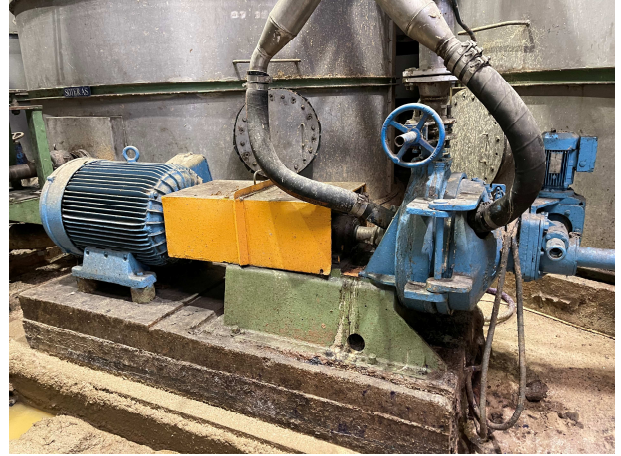

## 2 X BLACK CLAWSON TWIN HYDRADISC FOR SALES

- Built by Black Clawson year 1980
- Diameter disc 16'
- Capacity 40 Tpd
- Condition still working until en October 2024
- Control panel